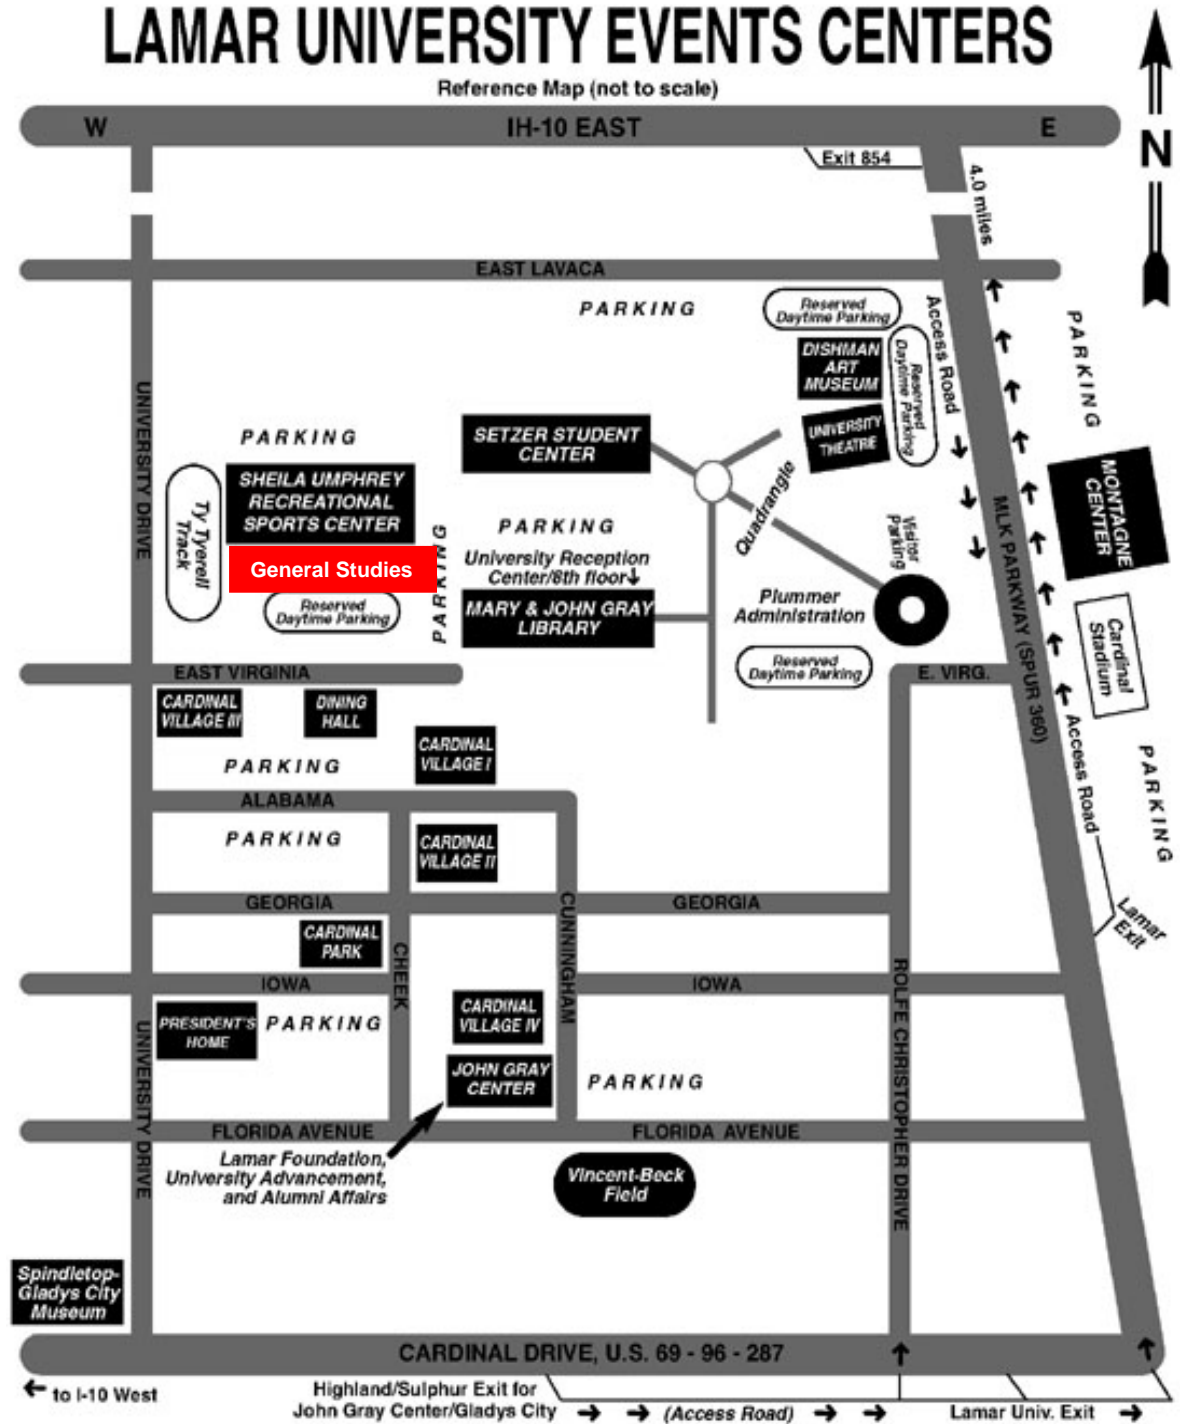

# LAMAR UNIVERSITY EVENTS CENTERS

Reference Map (not to scale)

CONTINUE TO NEXT PAGE

### From I-10 East :

- Take I-10 East to exit 849 (US-69 S) toward Washington Blvd/Port Arthur.
- After about 5 miles, exit onto TX-380 Loop N/Martin Luther King Jr. Pkwy.
- The campus is located about 1 mile down on the left.

### From I-10 West :

- Take the US-90 EXIT 855A.
- Keep RIGHT at the fork in the ramp.
- Turn SLIGHT LEFT onto US-90 S. Turn RIGHT onto WALL ST/US-90 W.
- Continue to follow US-90 W.
- Turn SHARP LEFT onto US-90 E/COLLEGE ST.
- Turn SLIGHT RIGHT onto TX-380 LOOP S/MARTIN LUTHER KING JR PKWY.

### A Layout Map :